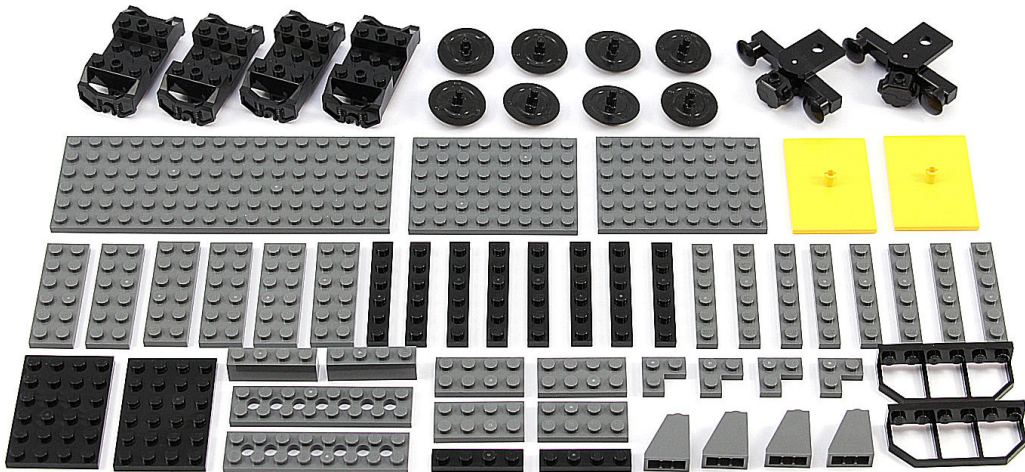

Split Level Train Carriage

2x

1

2

3

4

Available from

MyBrick.com.au